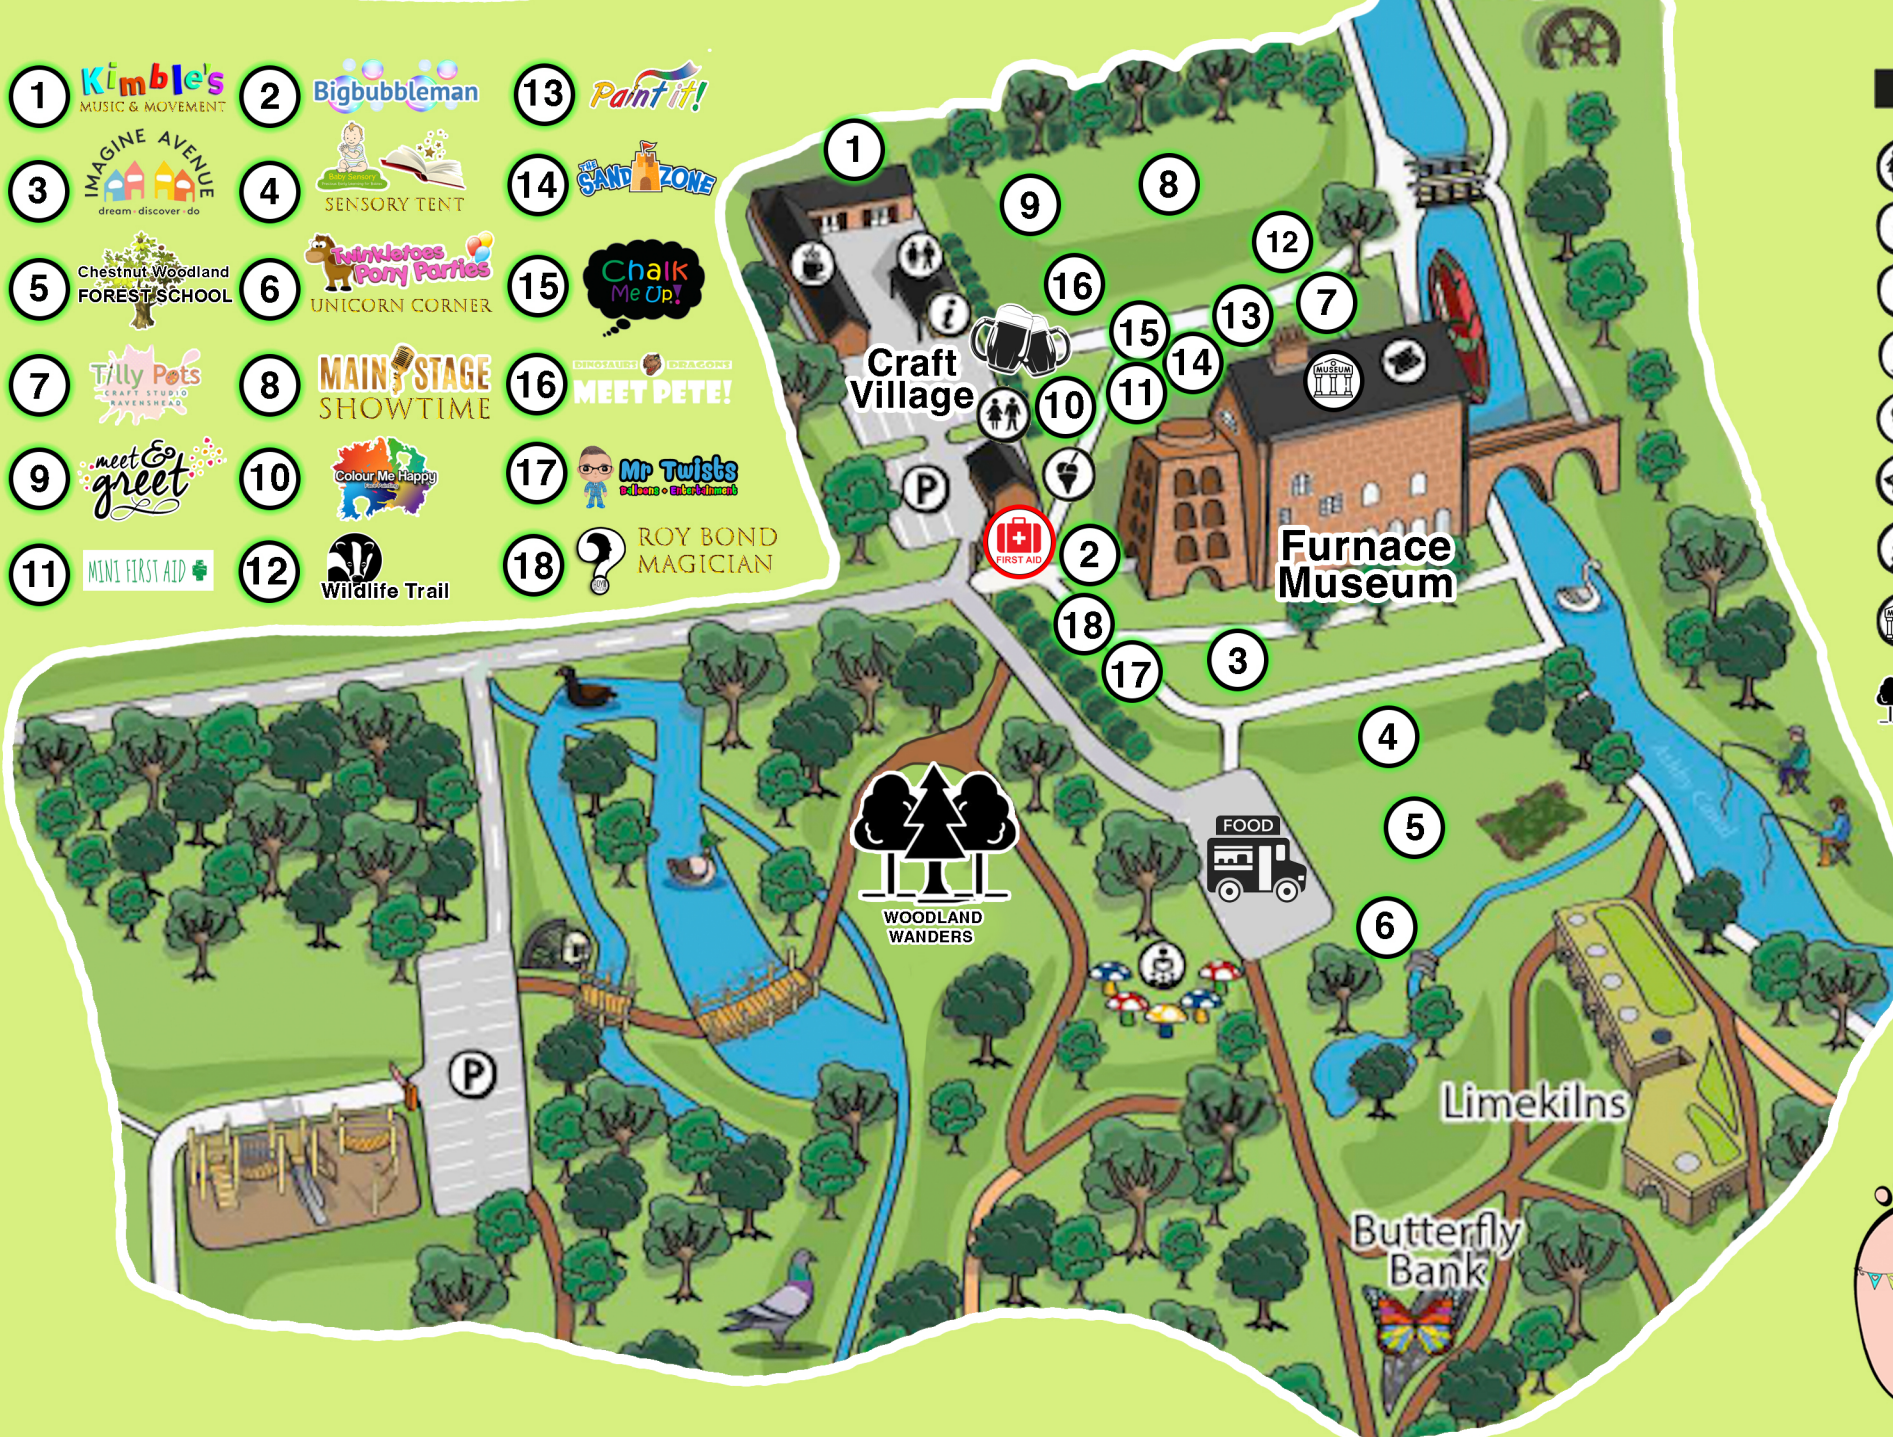

- 1 **Kimble's** MUSIC & MOVEMENT
- 2 **Bigbubbleman**
- 3 **IMAGINE AVENUE** dream discover do
- 4 **SENSORY TENT**
- 5 **Chestnut Woodland FOREST SCHOOL**
- 6 **Twinkltoes Pony Parties** UNICORN CORNER
- 7 **Tilly Potts** CRAFT STUDIO HAVENHEAD
- 8 **MAIN STAGE SHOWTIME**
- 9 **meet & greet**
- 10 **Colour Me Happy**
- 11 **MINI FIRST AID**
- 12 **Wildlife Trail**
- 13 **Paint it!**
- 14 **SAND ZONE**
- 15 **Chalk Me Up!**
- 16 **MEET PETE!**
- 17 **Mr Twists** Colours • Textiles • Ceramics
- 18 **ROY BOND MAGICIAN**

**Park Key**

- Toilets / Baby Changing & Accessible Toilets
- Site Office
- Parking
- Tea Room
- Ice Cream
- Ticket Office
- Fairies In The Wood
- Museum
- Woodland Wanders
- Food/Drink Vendors
- Boat Trips
- Play Park
- Bar
- First Aid & Lost Child